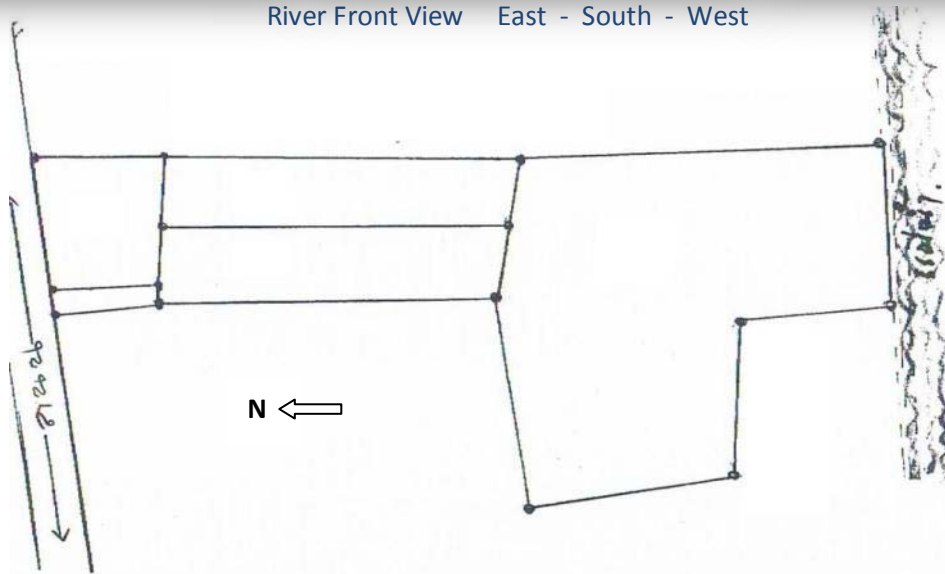

Chiang Mai – Mae Rim

River Front Property @ Mae Nam Ping

10 Rai - 81 Wah / River front Property located in Chiang Mai's Mae Rim district

Public Road – west view

View from Public Road – south view

Road towards river – south view

View to East

View to West

View to North

View to North

View to South

River Front View East - South - West

Property: Freehold "Chanot"

Location: Ban Dong – Tambol San Pong – Mae Rim – Chiang Mai