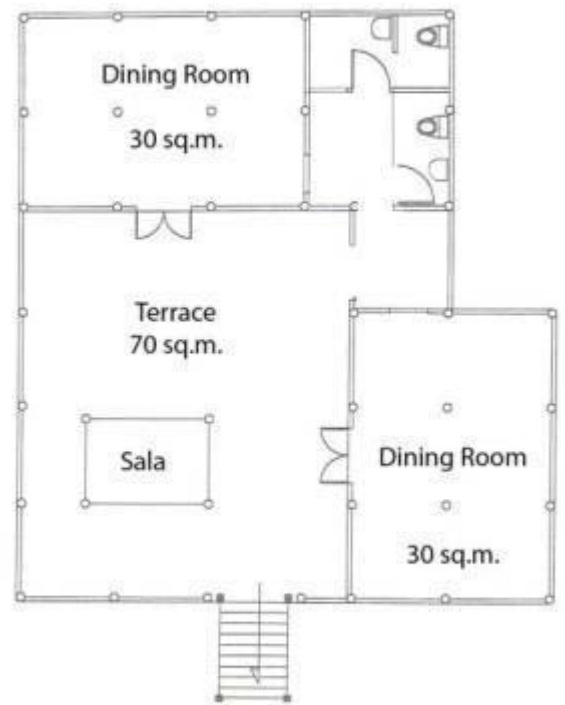

Master Plan

Villa CHABA

Two large Ayutthaya Thai style Villas, adjacent to each other with separate bathrooms on the 1st floor and featuring a large terrace & Thai Sala. Ground Fl. open-air living & dining room, fully equipped kitchen.

VILLA CHABA

GROUND FLOOR

1st FLOOR

Villa DARA

One very large aircon bed room and living room under the same roof on the upper floor with a large terrace & Thai sala.
Open air living & dining room with fully equipped kitchen located on the ground floor.

VILLA DARA

GROUND FLOOR

1st FLOOR

Restaurant or Show Room

Two air conditioned rooms and large terrace & Thai sala on the upper floor.

Large air conditioned and fully equipped bar with lounge on the ground floor. Adjacent a fully equipped kitchen.

RESTAURANT

GROUND FLOOR

RESTAURANT

UPPER FLOOR PLAN