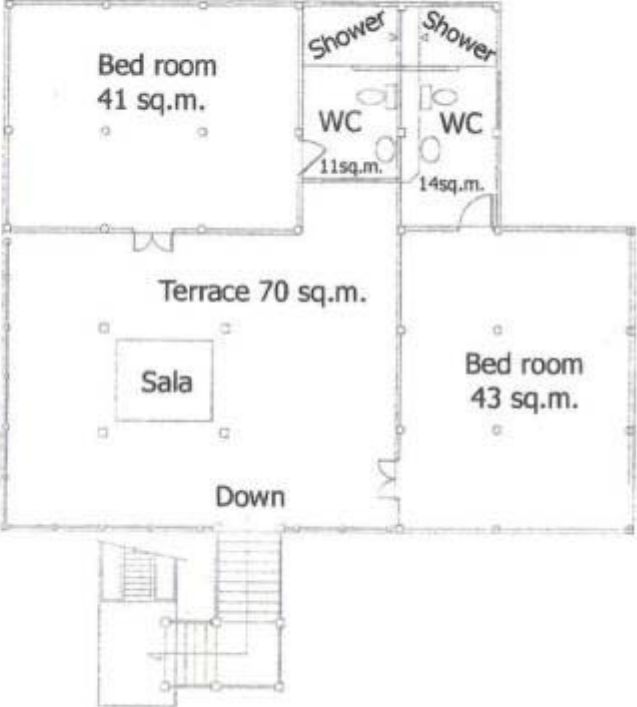

Master Plan

Villa CHABA

Two large Ayutthaya Thai style Villas, adjacent to each other with separate bathrooms on the 1st floor and featuring a large terrace & Thai Sala. Ground Fl. open-air living & dining room, fully equipped kitchen.

VILLA CHABA

GROUND FLOOR

1st FLOOR

Villa DARA

One very large aircon bed room and living room under the same roof on the upper floor with a large terrace & Thai sala.
Open air living & dining room with fully equipped kitchen located on the ground floor.