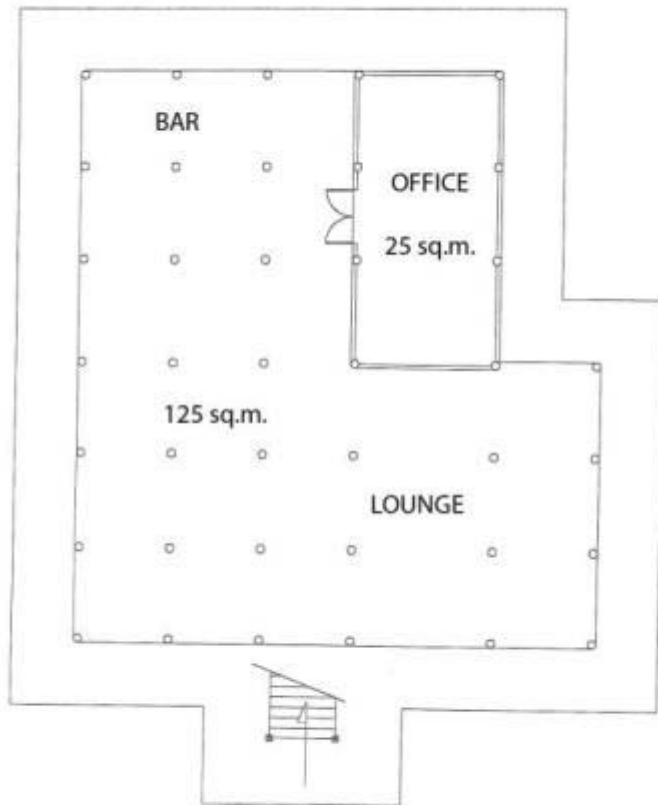

Master Plan

Villa CHABA

Two large Ayutthaya Thai style Villas, adjacent to each other with separate bathrooms on the 1st floor and featuring a large terrace & Thai Sala. Ground Fl. open-air living & dining room, fully equipped kitchen.

VILLA CHABA

GROUND FLOOR

1st FLOOR

Villa DARA

One very large aircon bed room and living room under the same roof on the upper floor with a large terrace & Thai sala.
Open air living & dining room with fully equipped kitchen located on the ground floor.

VILLA DARA

GROUND FLOOR

1st FLOOR

Restaurant or Show Room

Two air conditioned rooms and large terrace & Thai sala on the upper floor.

Large air conditioned and fully equipped bar with lounge on the ground floor. Adjacent a fully equipped kitchen.

RESTAURANT

GROUND FLOOR

RESTAURANT

UPPER FLOOR PLAN