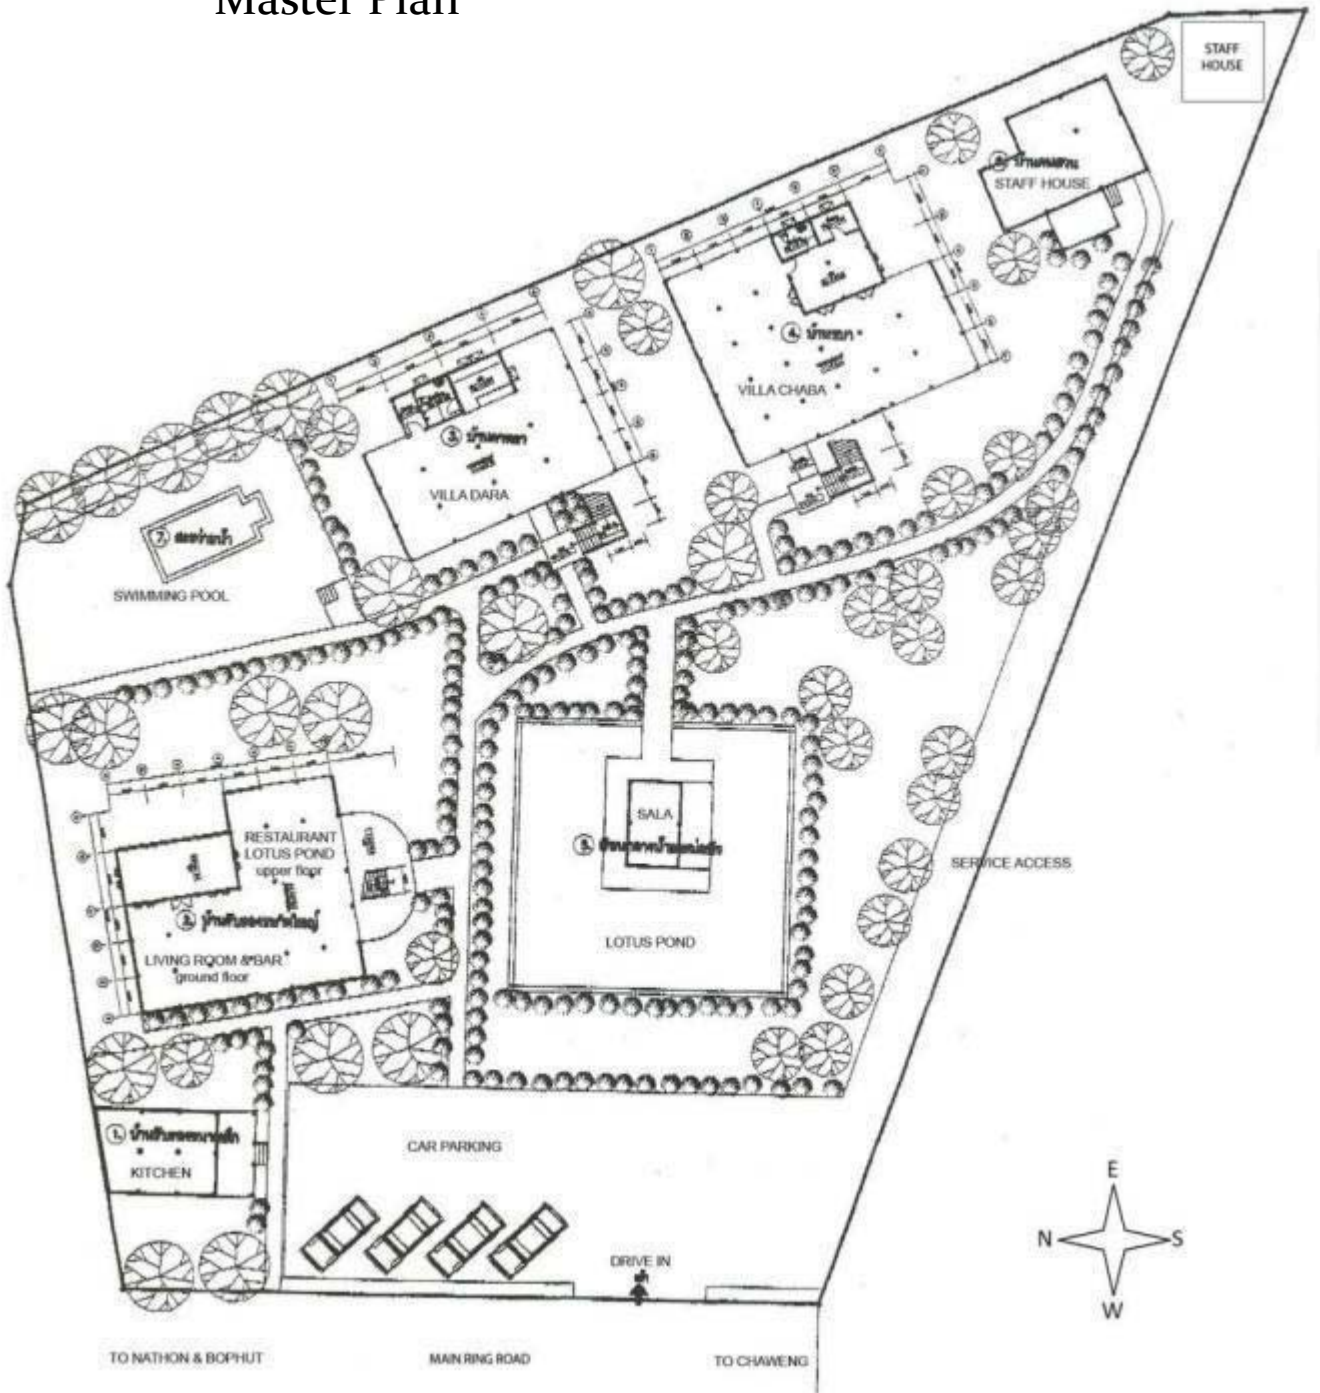

Pool Swimming pool with jet stream, Deck Chairs and Umbrellas

Opening January 2000 and refurbished in 2006

Purpose: Suitable for residential and/or commercial

Land : Area 2 Rai 2 Ngan 60 Sq.Wah
Total Land/Building area 4240 sq.m.
Property Free Hold

Master Plan

Villa CHABA

Two large Ayutthaya Thai style Villas, adjacent to each other with separate bathrooms on the 1st floor and featuring a large terrace & Thai Sala. Ground Fl. open-air living & dining room, fully equipped kitchen.